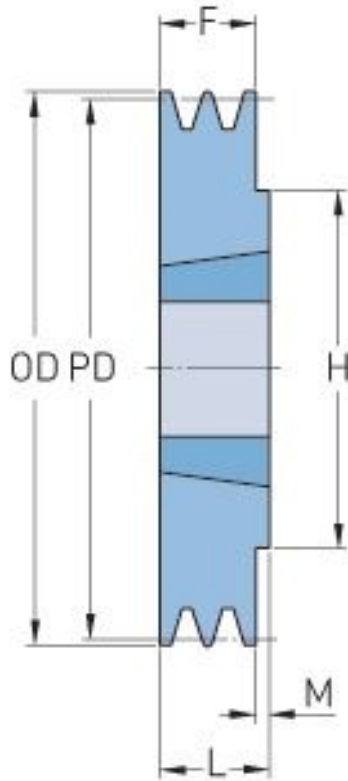

PHP 1SPA125TB

Pitch diameter (mm)	125
Outside diameter (mm)	130.5
Pulley type	1
Bushing no.	1610
Min. bore (mm)	14
Max. bore (mm)	42
F (mm)	20
G (mm)	-
K (mm)	-
L (mm)	25
M (mm)	5
H (mm)	80
Weight (kg)	1.4